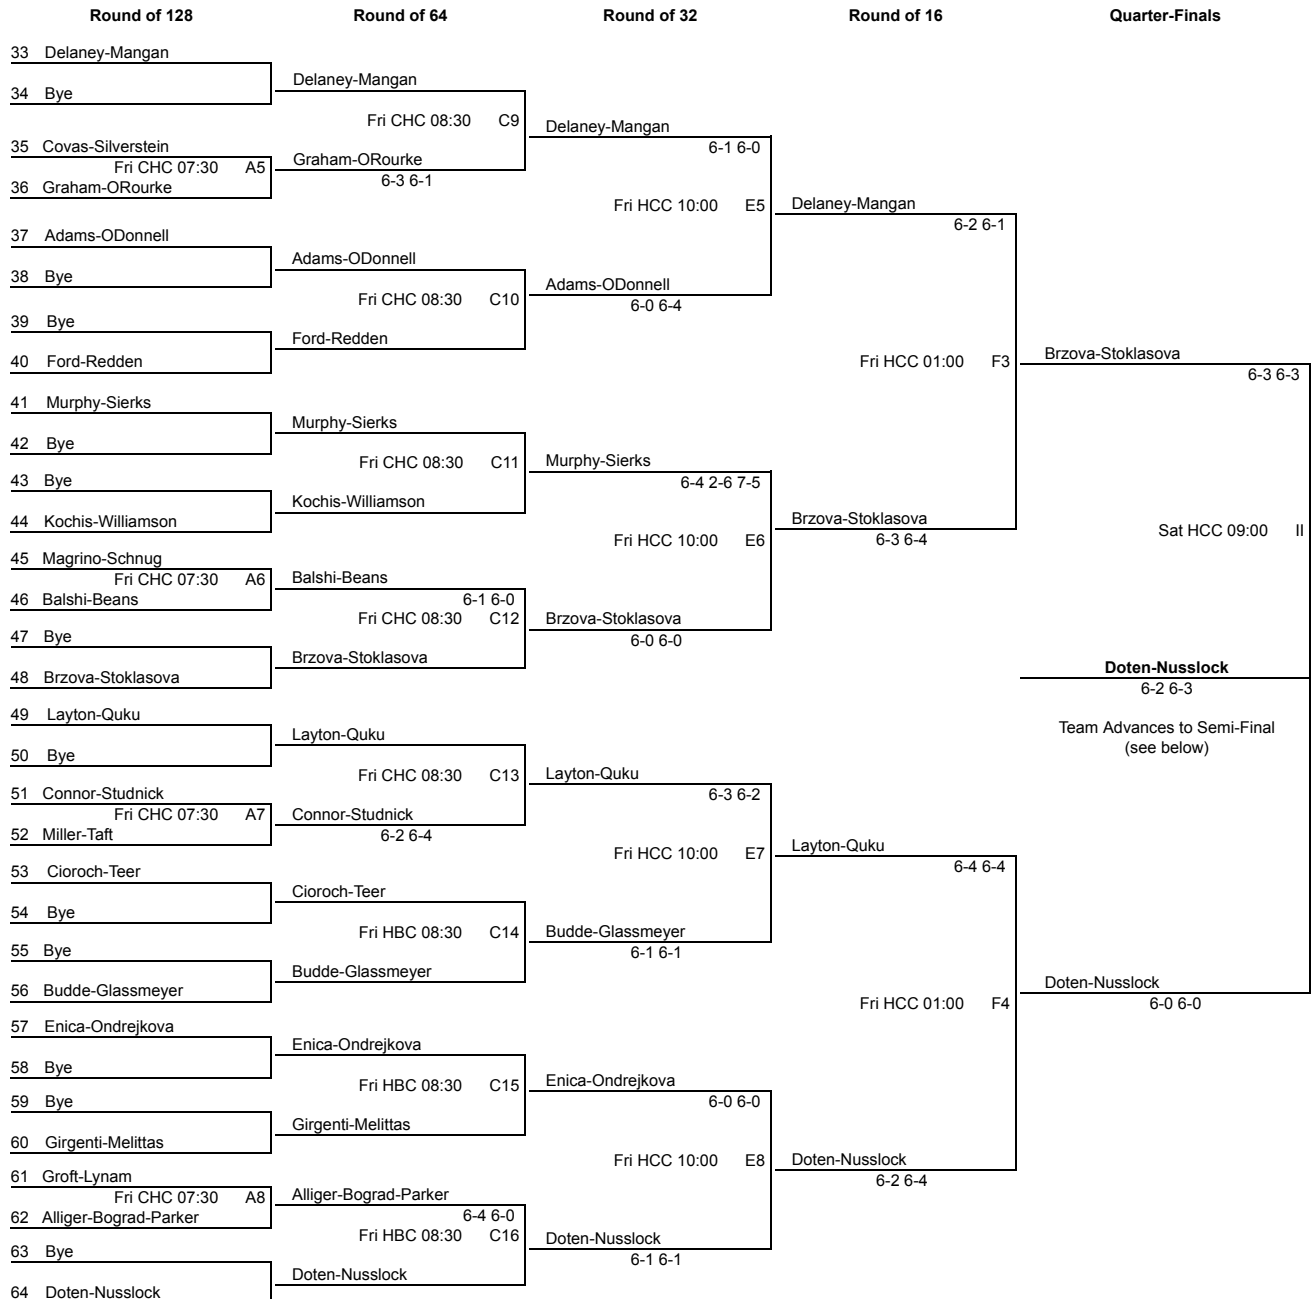

2012 APTA Nationals
Thursday - Sunday, March 15-18, 2012

Women - Main - Top 1/4

2012 APTA Nationals
Thursday - Sunday, March 15-18, 2012

Women - Main - 2nd 1/4

2012 APTA Nationals
Thursday - Sunday, March 15-18, 2012

Women - Main - 3rd 1/4

2012 APTA Nationals
Thursday - Sunday, March 15-18, 2012

Women - Main - Bottom 1/4

2012 APTA Nationals
Thursday - Sunday, March 15-18, 2012

Women - Main

Semi-Finals		Final	
Jaffe-Rudloff	Sat HCC 01:00	Jaffe-Rudloff	6-1 6-4
Doten-Nusslock			Sun HCC 11:00
Prendergast-Zink	Sat HCC 01:00	Prendergast-Zink	6-1 6-3
Dardis-Shay		6-3 5-7 6-1	