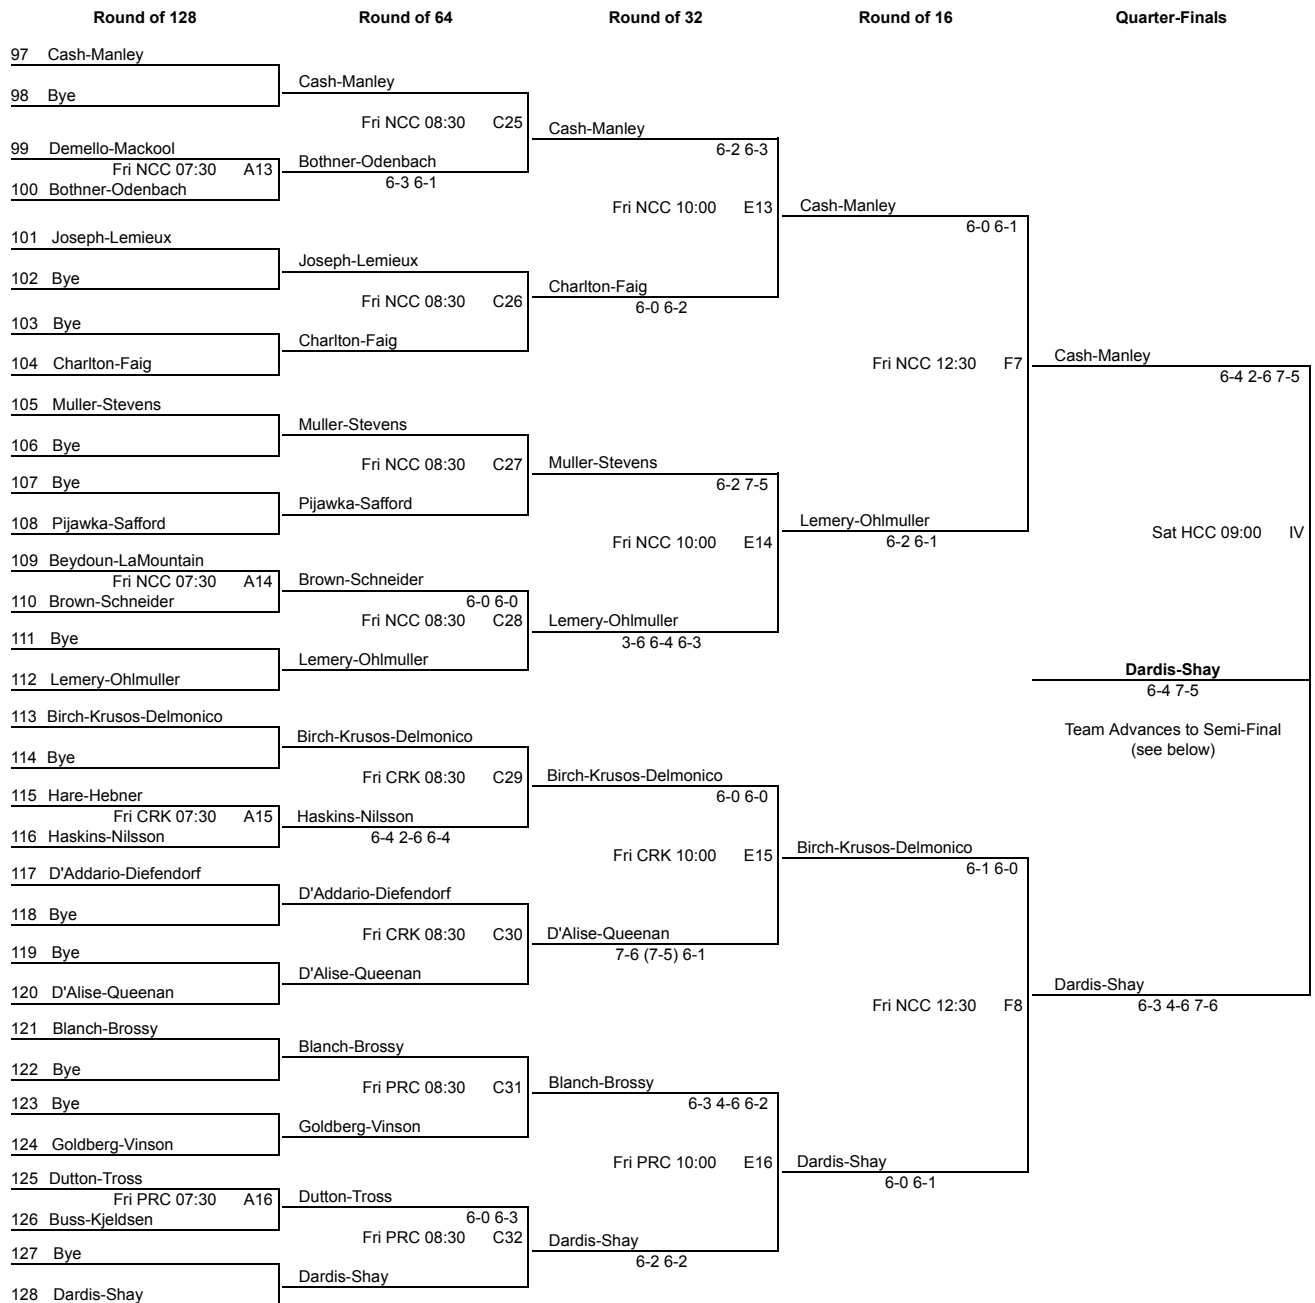

2012 APTA Nationals
Thursday - Sunday, March 15-18, 2012

Women - Main - Top 1/4

2012 APTA Nationals
Thursday - Sunday, March 15-18, 2012

Women - Main - 2nd 1/4

2012 APTA Nationals
Thursday - Sunday, March 15-18, 2012

Women - Main - 3rd 1/4

2012 APTA Nationals
Thursday - Sunday, March 15-18, 2012

Women - Main - Bottom 1/4

2012 APTA Nationals
Thursday - Sunday, March 15-18, 2012

Women - Main

Semi-Finals		Final	
Jaffe-Rudloff	Sat HCC 01:00	Jaffe-Rudloff	6-1 6-4
Doten-Nusslock			Sun HCC 11:00
Prendergast-Zink	Sat HCC 01:00	Prendergast-Zink	6-1 6-3
Dardis-Shay		6-3 5-7 6-1	