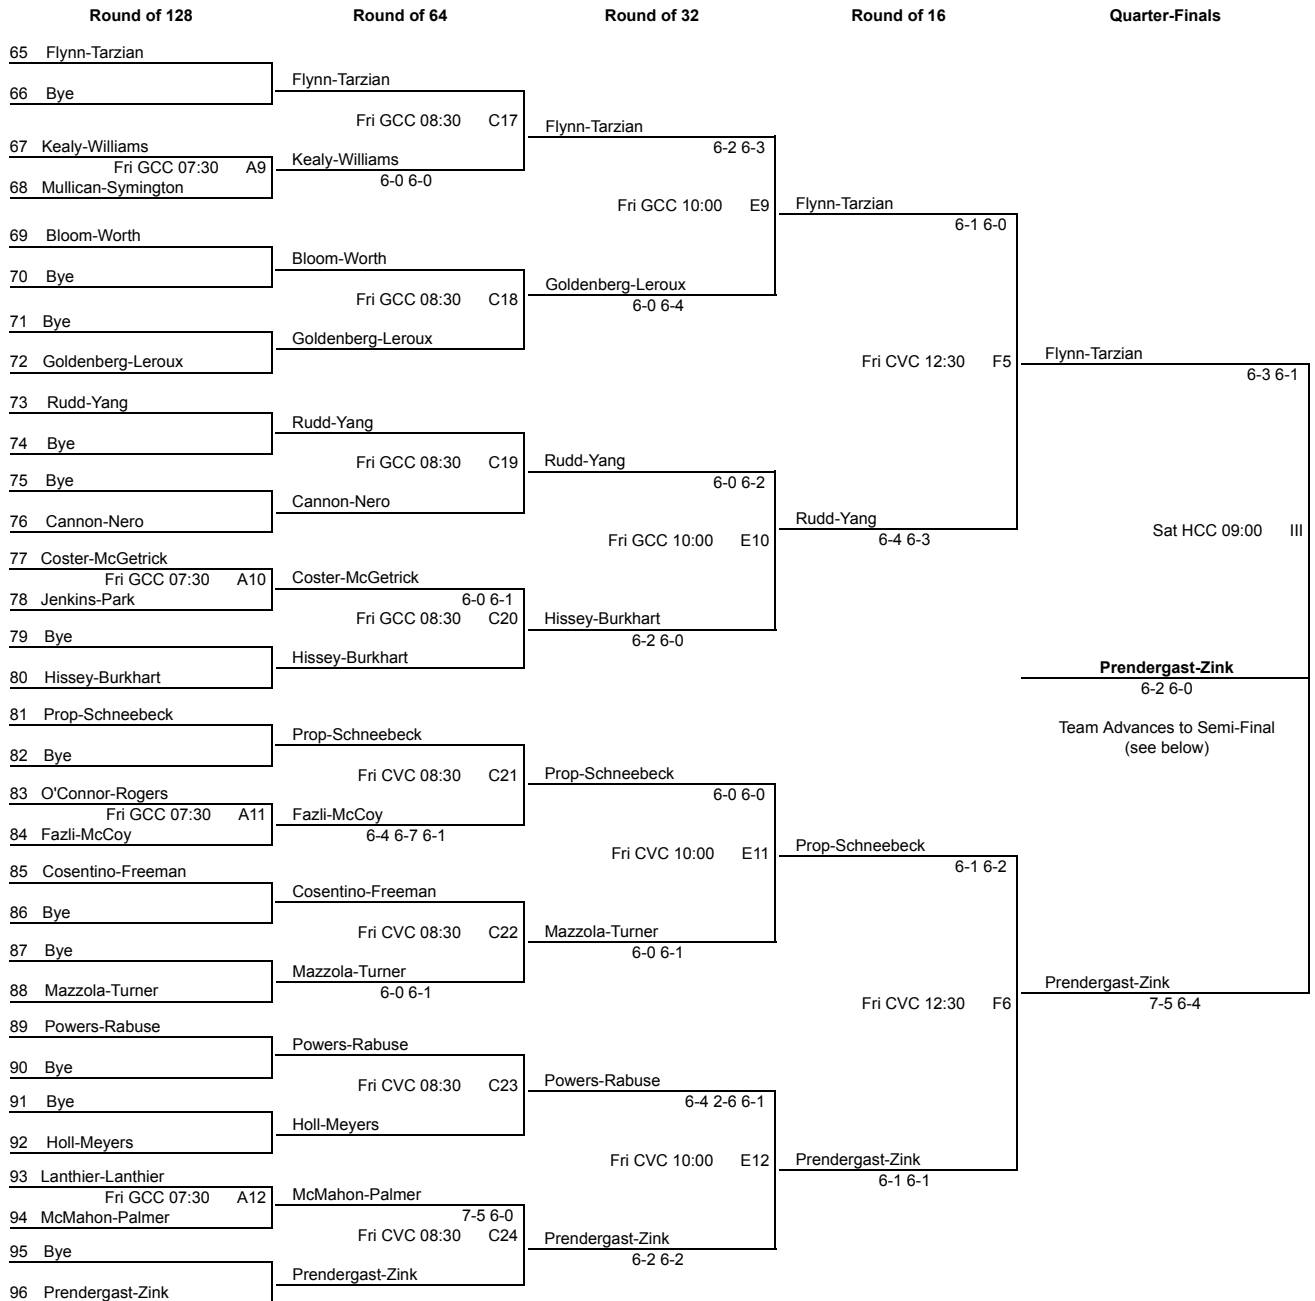

2012 APTA Nationals
Thursday - Sunday, March 15-18, 2012

Women - Main - Top 1/4

2012 APTA Nationals
Thursday - Sunday, March 15-18, 2012

Women - Main - 2nd 1/4

2012 APTA Nationals
Thursday - Sunday, March 15-18, 2012

Women - Main - 3rd 1/4

2012 APTA Nationals
Thursday - Sunday, March 15-18, 2012

Women - Main - Bottom 1/4

2012 APTA Nationals
Thursday - Sunday, March 15-18, 2012

Women - Main

Semi-Finals		Final	
Jaffe-Rudloff	Sat HCC 01:00	Jaffe-Rudloff	6-1 6-4
Doten-Nusslock			Sun HCC 11:00
Prendergast-Zink	Sat HCC 01:00	Prendergast-Zink	6-1 6-3
Dardis-Shay		6-3 5-7 6-1	