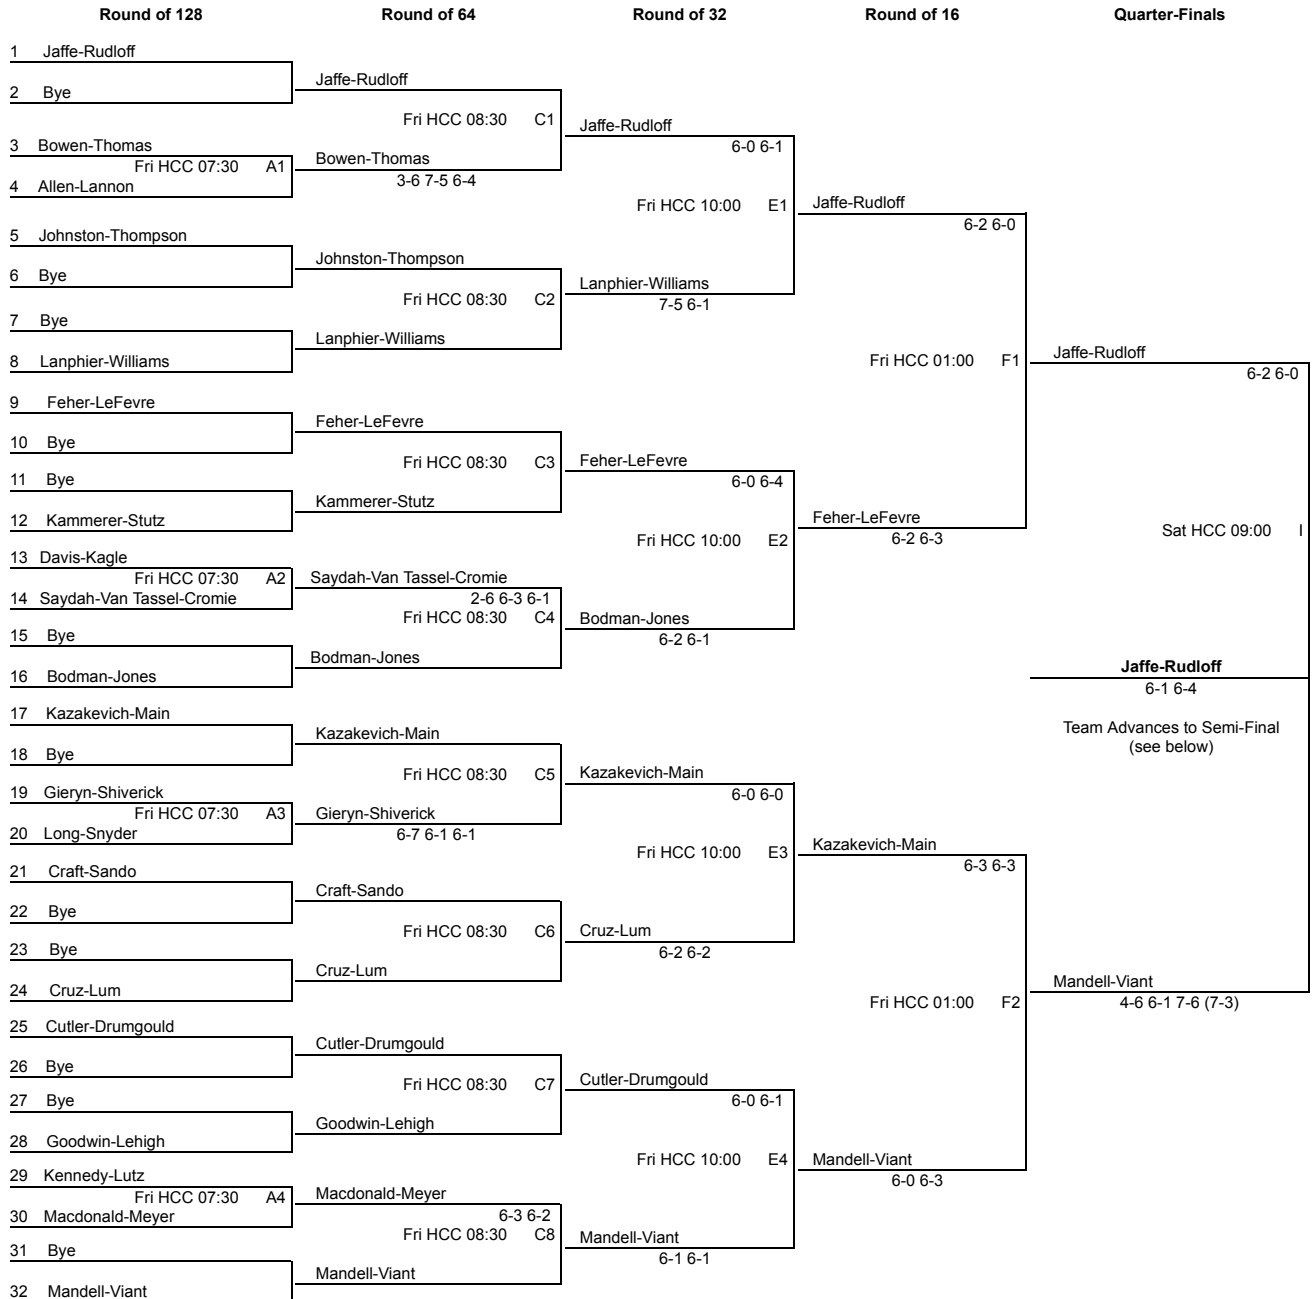

2012 APTA Nationals
Thursday - Sunday, March 15-18, 2012

Women - Main - Top 1/4

2012 APTA Nationals
Thursday - Sunday, March 15-18, 2012

Women - Main - 2nd 1/4

2012 APTA Nationals
Thursday - Sunday, March 15-18, 2012

Women - Main - 3rd 1/4

2012 APTA Nationals
Thursday - Sunday, March 15-18, 2012

Women - Main - Bottom 1/4

2012 APTA Nationals
Thursday - Sunday, March 15-18, 2012

Women - Main

Semi-Finals		Final	
Jaffe-Rudloff	Sat HCC 01:00	Jaffe-Rudloff	6-1 6-4
Doten-Nusslock			Sun HCC 11:00
Prendergast-Zink	Sat HCC 01:00	Prendergast-Zink	6-1 6-3
Dardis-Shay		6-3 5-7 6-1	